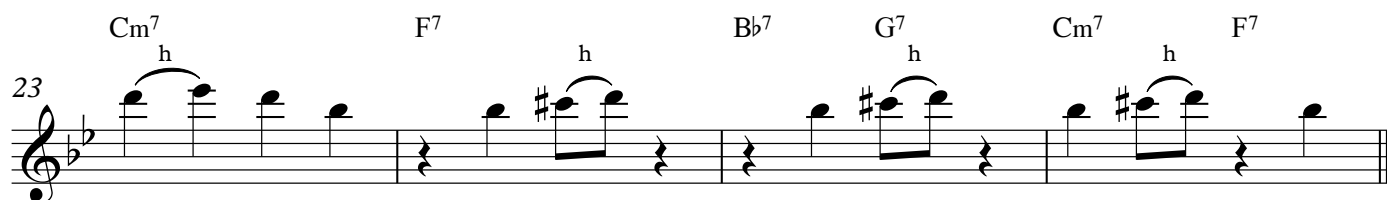

# No. 1 Green Street

Transcription by Melne Murphy

Grant Green

No. 1 Green Street

2 **3** Bb<sup>7</sup> h Eb<sup>7</sup> h sl Bb<sup>7</sup> Fm<sup>7</sup> Bb<sup>7</sup>

27

31 Eb<sup>7</sup> p Bb<sup>7</sup> G<sup>7</sup>

# No. 1 Green Street

63 **6** Bb7 Eb7 Bb7 Fm7 Bb7 3

Musical staff 63-66: Treble clef, key signature of two flats. Measure 63 starts with a boxed '6'. Chords: Bb7, Eb7, Bb7, Fm7, Bb7. Slurs and accents are present. A triplet of eighth notes appears in measure 66.

67 Eb7 Bb7 G7

Musical staff 67-70: Treble clef, key signature of two flats. Chords: Eb7, Bb7, G7. Slurs and accents are present.

71 Cm7 F7 Bb7 G7 Cm7 F7 3 3

Musical staff 71-74: Treble clef, key signature of two flats. Chords: Cm7, F7, Bb7, G7, Cm7, F7. Slurs and accents are present. Triplet markings are present in measures 73 and 74.

75 **7** Bb7 Eb7 Bb7 Fm7 Bb7 3 3

Musical staff 75-78: Treble clef, key signature of two flats. Measure 75 starts with a boxed '7'. Chords: Bb7, Eb7, Bb7, Fm7, Bb7. Slurs and accents are present. Triplet markings are present in measures 75, 76, and 78.