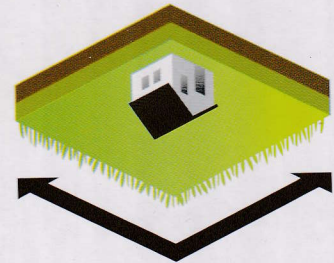

LATERAL

MULCHING

BAGGING

65L

save space!

SELF PROPELLED

STORAGE

GRASS MANAGEMENT

EASY TO USE

600m^2

1800W

46 cm