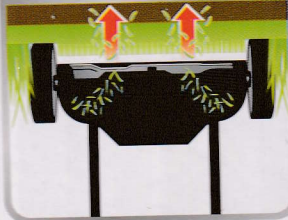

LATERAL

MULCHING

BAGGING

65L

save space!

SELF PROPELLED

STORAGE

GRASS MANAGEMENT

EASY TO USE

600m^2

1800W

46 cm